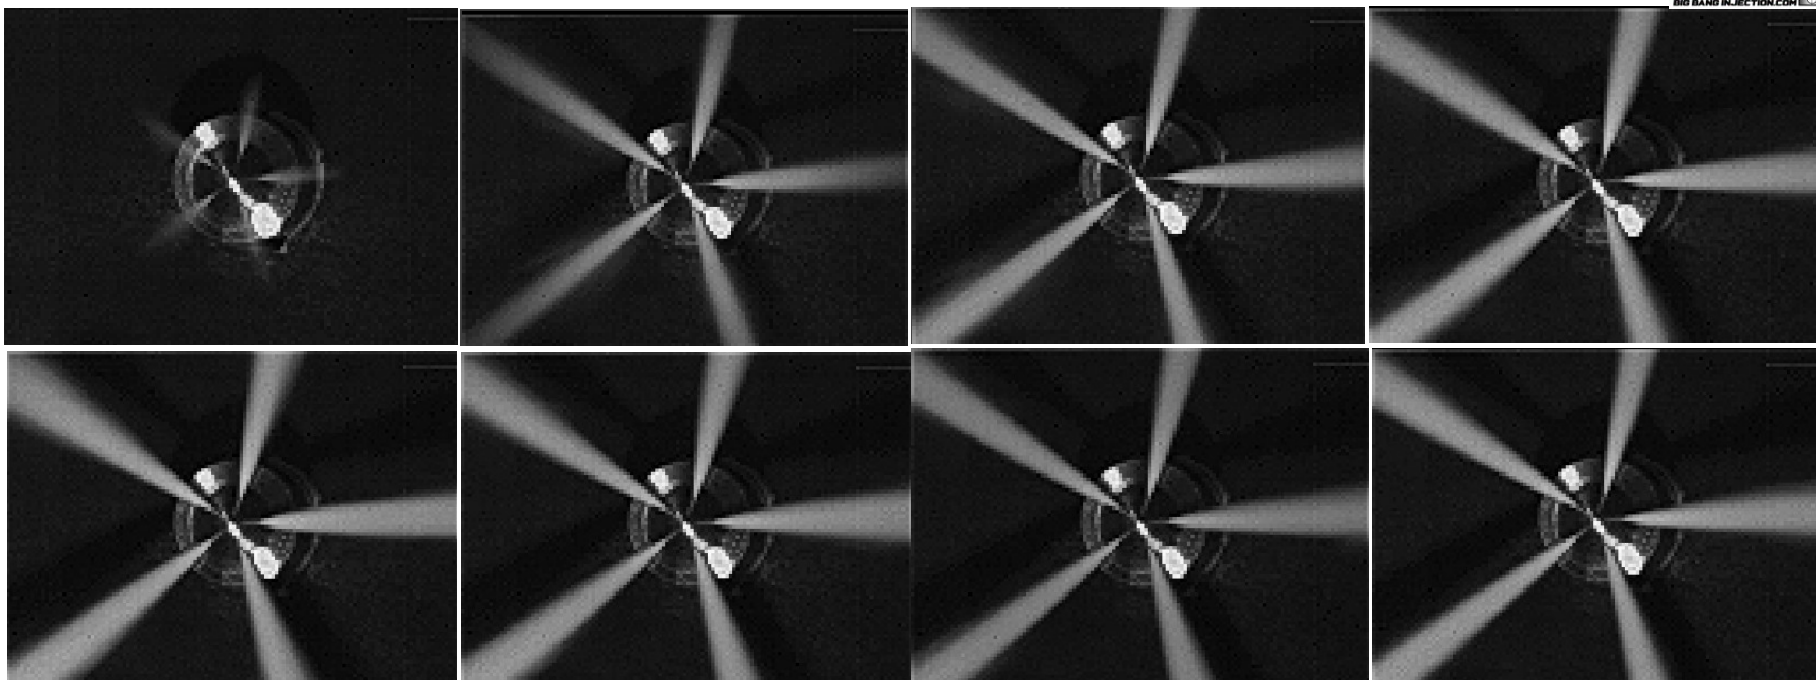

Comparison of nozzle spray Brand YYY vs stock nozzle

original Bosch (Cummins) nozzle

Brand YYY ~300HP nozzle

Comparison of nozzle spray BBI Stage 3 vs stock nozzle

original Bosch (Cummins) nozzle

BBI Stage 3