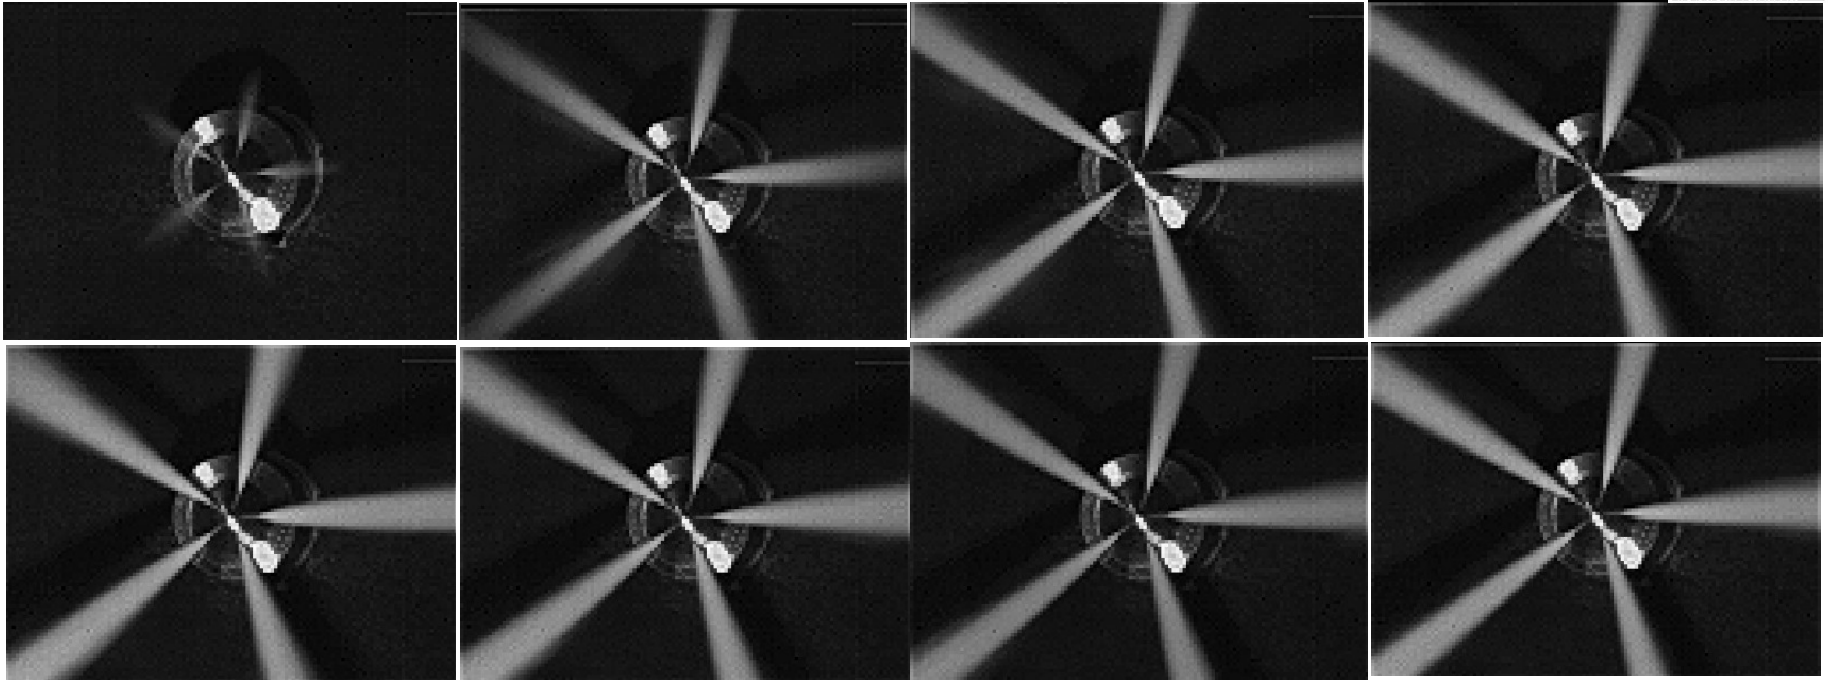

Comparison of nozzle spray Brand YYY vs stock nozzle

original Bosch (Cummins) nozzle

Brand YYY ~300HP nozzle

Comparison of nozzle spray BBI Stage 3 vs stock nozzle

original Bosch (Cummins) nozzle

BBI Stage 3